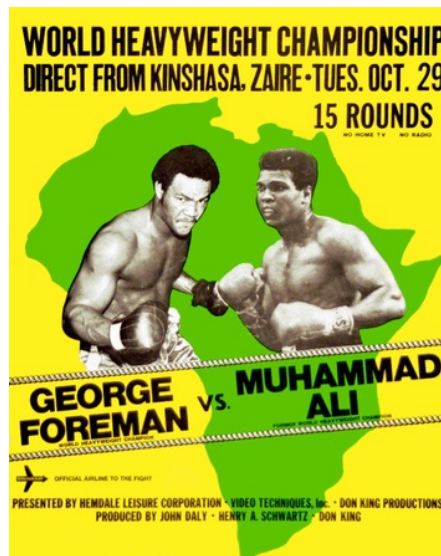

# The Rumble in the Jungle

**Tommy  
the  
machine  
Alder**

**King  
Charles**

X marks the spot. Choose the Heavyweight Champion of the World - and earn a 2% bump on your test grade. Make sure to place your name in the blank below. Final Test scores will be posted to the buddha blog over break. Get ready for a knock down drag out Championship title match that will rock your socks off!